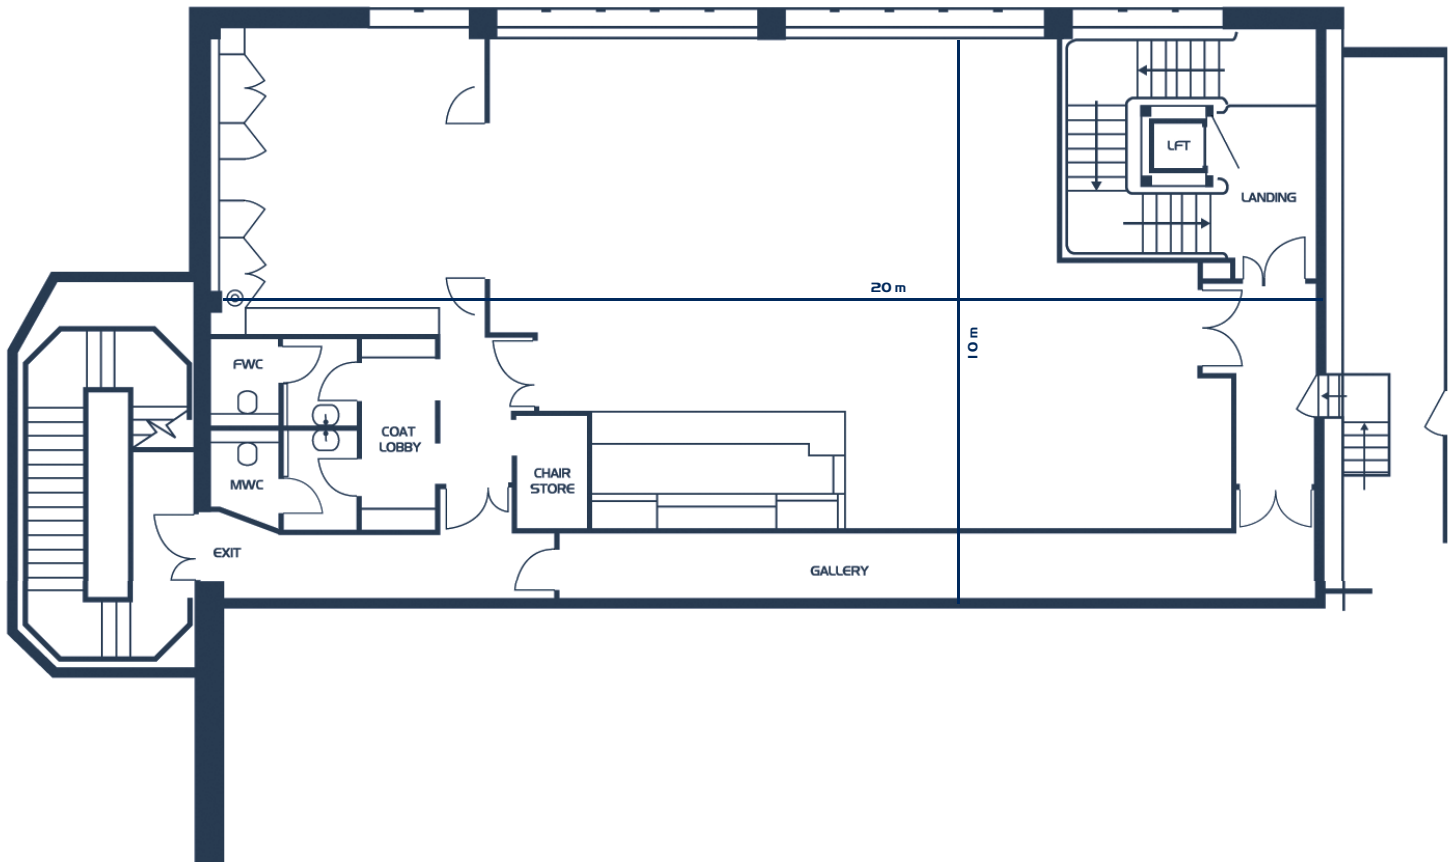

PLAYERS' SUITE

This well appointed suite offers three distinct areas which can provide separate sections for a meeting, refreshment provision and a relaxed seating area for more informal group discussions.

With private access, cloakroom and toilet facilities, the Players' Suite is a unique and highly memorable venue. All events are serviced by an award winning Hospitality and Catering team, recognised by The British Hospitality Association.

CAPACITIES

Please contact us to discuss your exhibition requirements

TEL: 01473 400580
 WWW.NUMBERONEVENUE.CO.UK

THE NUMBER ONE VENUE

PLAYERS' SUITE

ROOM SPECIFICATIONS

- Disabled Access
- Wi Fi
- 50" Plasma Screen
- Air Conditioning
- Blackout Facility
- Bar
- Floor Area 110m²
- Room Height (min/max) 2.72m/2.72m
- Door Access (H/W) 2.10m/1.12m