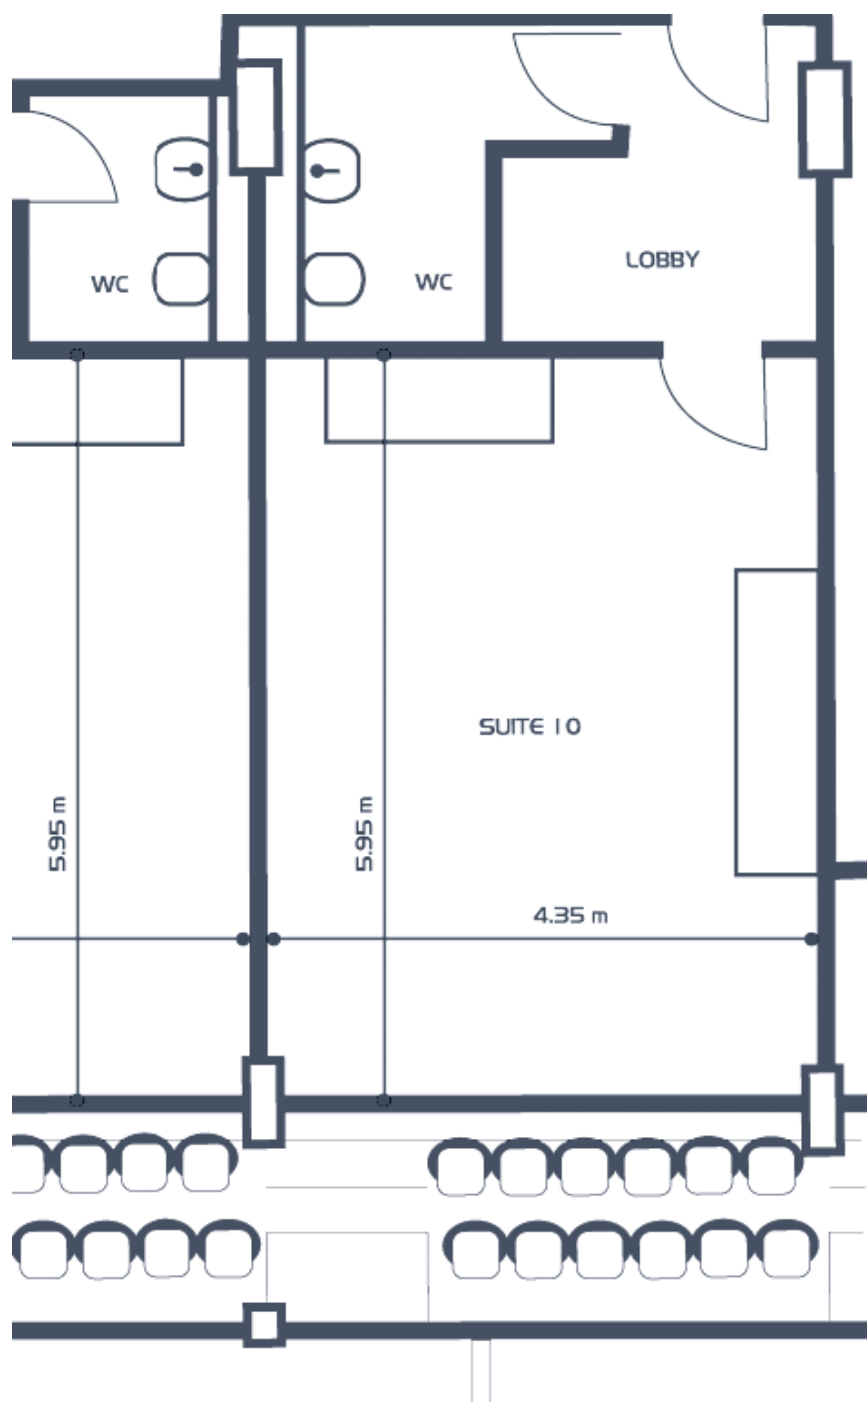

BRITANNIA EXECUTIVE SUITES

The Britannia Stand boasts 12 high quality Executive Suites, each with spectacular views of the famous Portman Road pitch. Each suite has its own private cloakroom and toilet facility.

**IPSWICH
TOWN**

BRITANNIA EXECUTIVE SUITES

ROOM SPECIFICATIONS

- Disabled Access
- Wi Fi
- 32" Plasma Screen
- Bar
- Floor Area 19m²
- Room Height (min/max) 2.29m/2.29m
- Door Access (H/W) 2.03m/0.77m

TEL: 01473 400580 WWW.NUMBERONEVENUE.CO.UK

THE NUMBER ONE VENUE