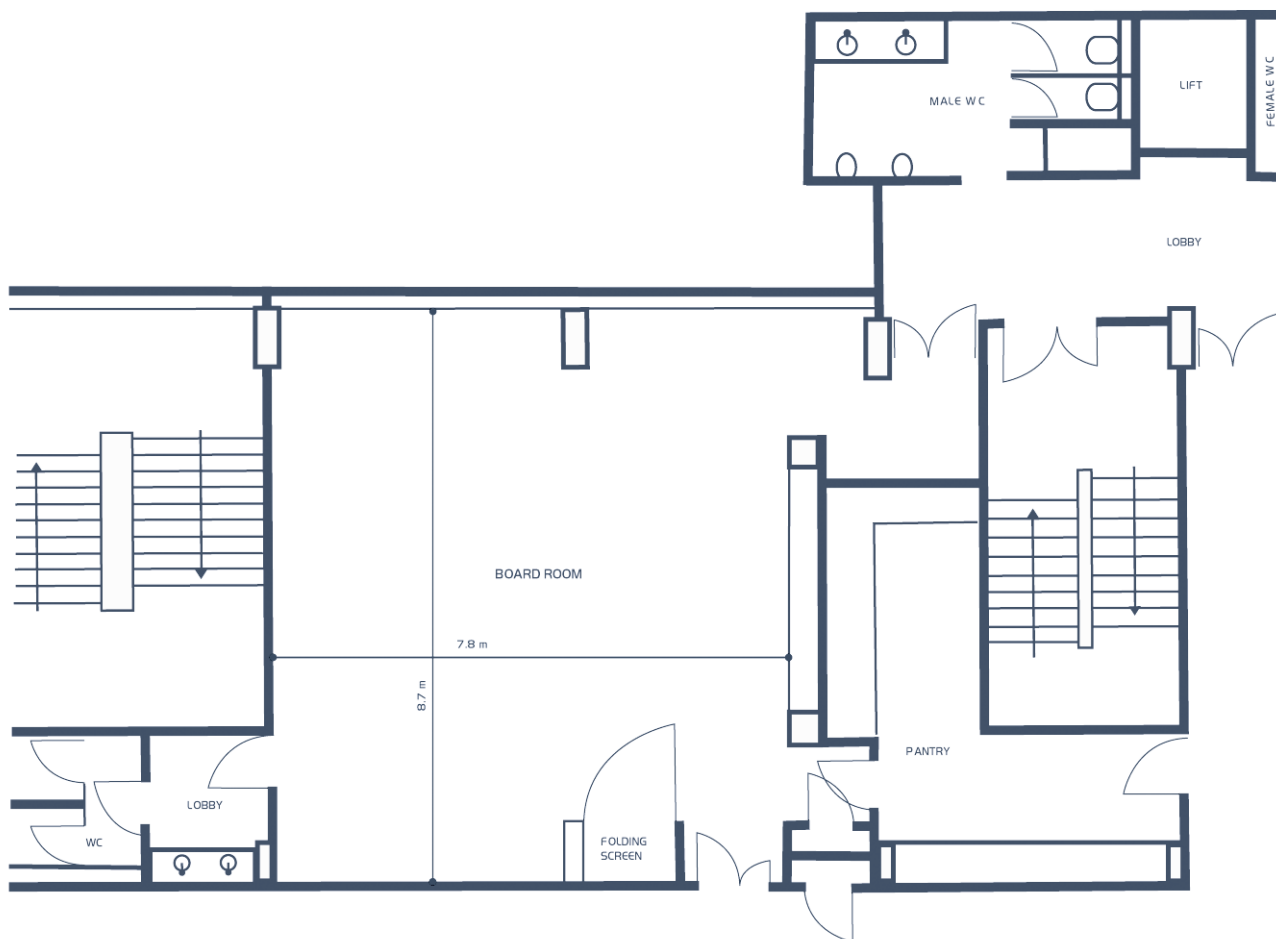

CAPACITIES

BOARDROOM

20

DINNER

20

DRINKS RECEPTION

45

TEL: 01473 400580

WWW.NUMBERONEVENUE.CO.UK

THE NUMBER ONE VENUE

**IPSWICH
TOWN**

THE BOARDROOM

ROOM SPECIFICATIONS

- Disabled Access
- Wi Fi
- 37" Plasma Screen
- Air Conditioning
- Blackout Facility
- Bar
- Floor Area 70m²
- Room Height (min/max) 2.35m/2.35m
- Door Access (H/W) 2.01m/1.09m